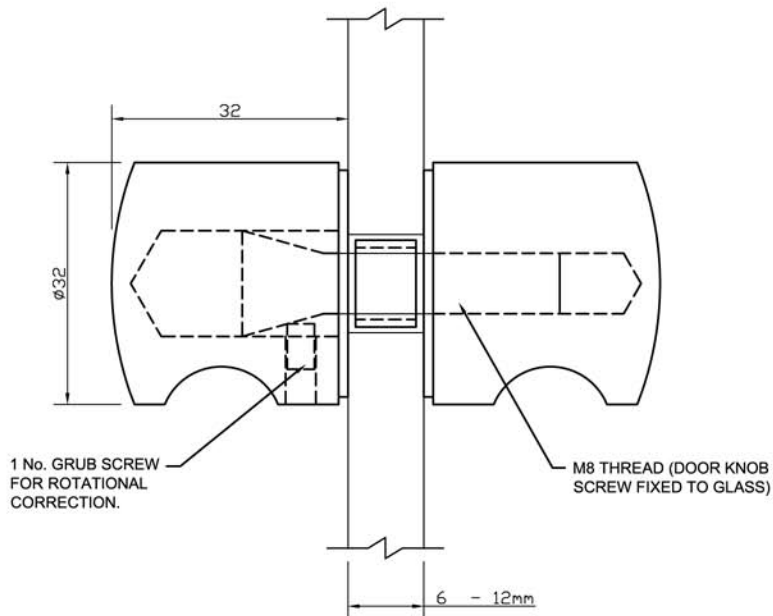

**FRONT VIEW  
 ON DOOR KNOB**  
 (SCALE 1:1 (A4))

**SIDE VIEW  
 ON DOOR KNOB**  
 (SCALE 1:1 (A4))

**NOTES/SPECIFICATION:**

- ALL DOOR KNOB COMPONENTS IN CHROME PLATED BRASS.
- PRODUCT SUITABLE FOR 6 TO 12mm TOUGHENED GLASS PANES.
- DOOR KNOB SUPPLIED COMPLETE WITH:-
- 1) 2 No. x 1.35mm TRANSLUCENT RUBBER GLAZING WASHERS
- 2) 1 No. M5 x 8mm ST/ST GRUB SCREW
- 3) 1 No. DIA. 12mm WHITE PLASTIC INSERT TUBE