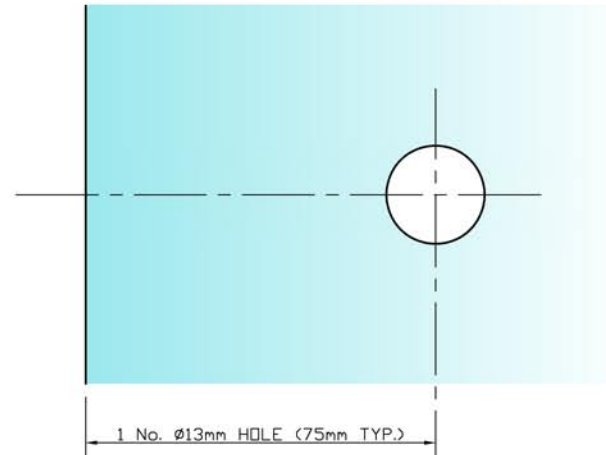

**FRONT VIEW  
 ON DOOR KNOB**  
 (SCALE 1:1 (A4))

**SIDE VIEW  
 ON DOOR KNOB**  
 (SCALE 1:1 (A4))

**NOTES/SPECIFICATION:**

- ALL DOOR KNOB COMPONENTS IN CHROME PLATED BRASS.
- PRODUCT SUITABLE FOR 6 TO 12mm TOUGHENED GLASS PANES.
- DOOR KNOB SUPPLIED COMPLETE WITH:-
- 1) 2 No. x 1.35mm TRANSLUCENT RUBBER GLAZING WASHERS
- 2) 1 No. M5 x 8mm ST/ST GRUB SCREW
- 3) 1 No. DIA. 12mm WHITE PLASTIC INSERT TUBE